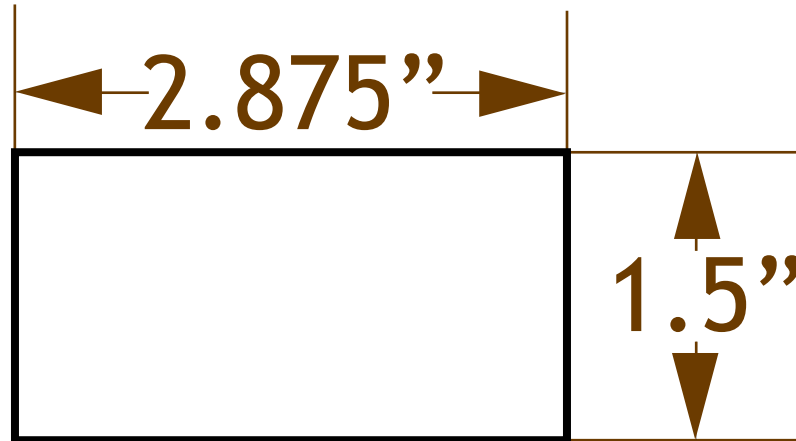

# Jammy J-573-GMN Hole Pattern

2-7/8" x 1-1/2" J-573-GMN

All Dimentions in US Inches