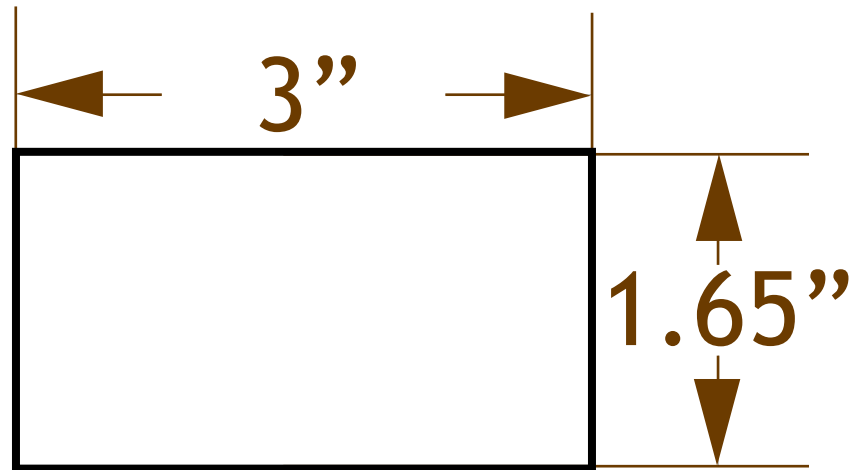

# Jammy J-573-GMN Hole Pattern

3" x 1.65" J-573-GMN

All Dimentions in US Inches