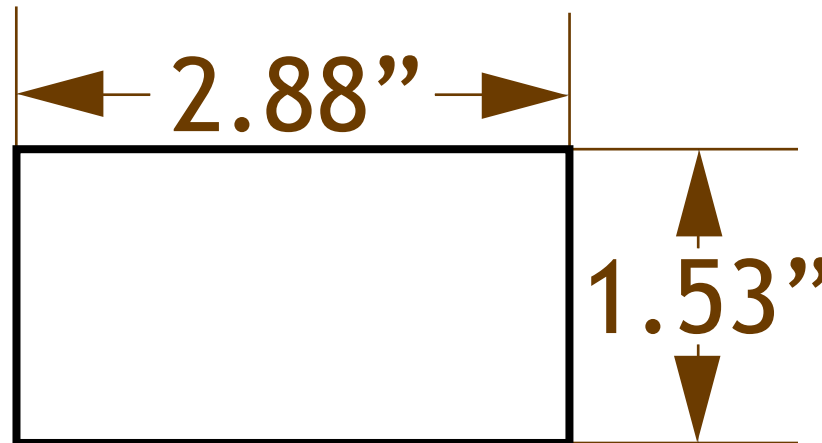

Jammy J-505-GM J-573-GM Hole Pattern

2.88" x 1.53" J-505-573-GM

All Dimentions in US Inches