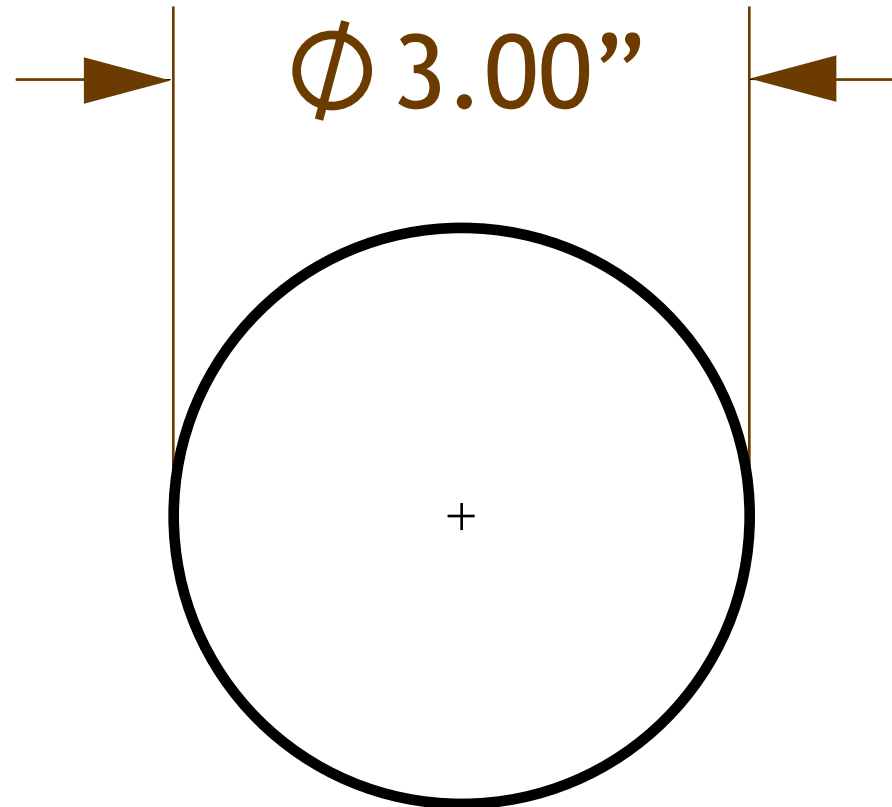

Jammy J-20-DGM Hole Pattern

2-1/2" Round
J-20-DGM

All Dimentions in US Inches