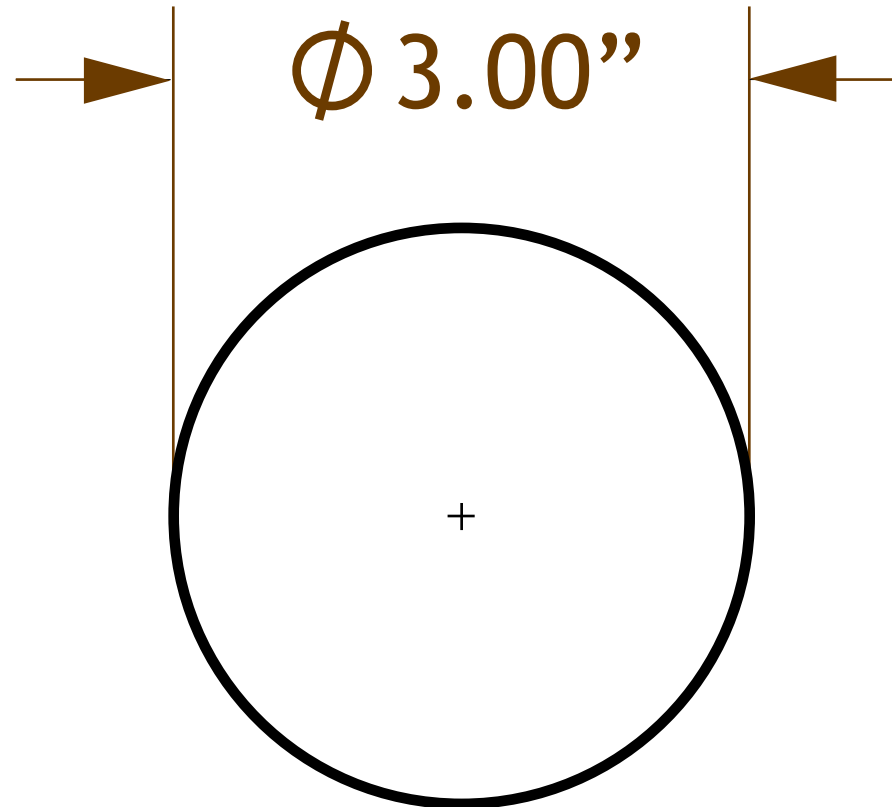

Jammy J-20-21-GM Hole Pattern

2-1/2" Round
J-20-DGM

All Dimentions in US Inches