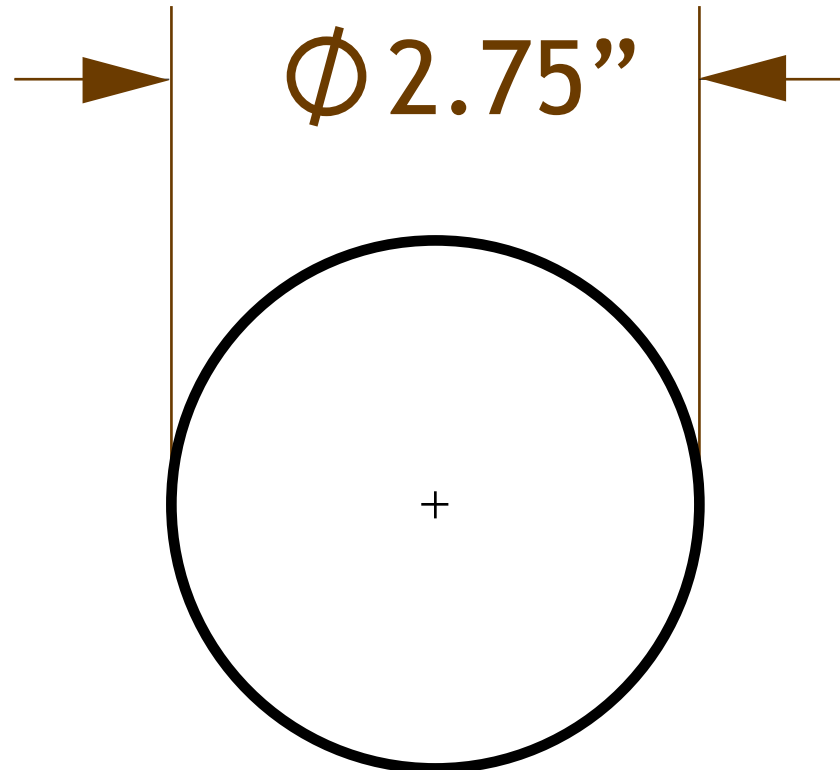

Jammy J-20-GM/J-21-GM Hole Pattern

2-1/2" Round
J-20-GM / J-21-GM

All Dimentions in US Inches