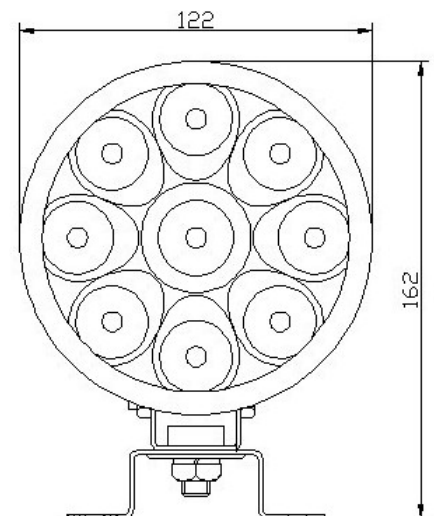

Model J-14935 High Output LED Worklamp

Specification Sheet

Specifications

- 10 to 32 Volt Wide Operating Range
- 9 pcs 3-Watt Diodes for over 1,300 Lumen Output
- 1.2 Amp Power Consumption
- IP-66 Rating
- Chrome Specular Reflector
- Aluminum Housing with PC Lens and Stainless Hardware
- Low-Profile Design less than 2.5" Deep
- Full Flood Beam Pattern
- Replaces Most Off-Road Lights

Dimensions:

Lens: 4.125" Diameter Round

Body: 4.85" Diameter x 2.36" D

Single Stud Mounting Bolt

Surface Mount Swivel Bracket Available Separately

Notes:

RoHS Exempt

Available in Spot Beam Pattern - by special order only