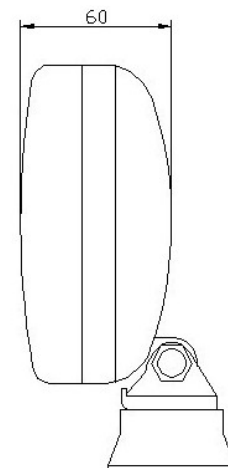

Model J-14935 High Output LED Worklamp

Specification Sheet

Specifications

- 10 to 32 Volt Wide Operating Range
- 9 pcs 3-Watt Diodes for over 1,300 Lumen Output
- 1.2 Amp Power Consumption
- IP-66 Rating
- Chrome Specular Reflector
- Aluminum Housing with PC Lens and Stainless Hardware
- Low-Profile Design less than 2.5" Deep
- Full Flood Beam Pattern
- Replaces Most Off-Road Lights

Dimensions:

Lens: 4.125" Diameter Round

Body: 4.85" Diameter x 2.36" D

Single Stud Mounting Bolt

Surface Mount Swivel Bracket Available Separately

Notes:

RoHS Exempt

Available in Spot Beam Pattern - by special order only