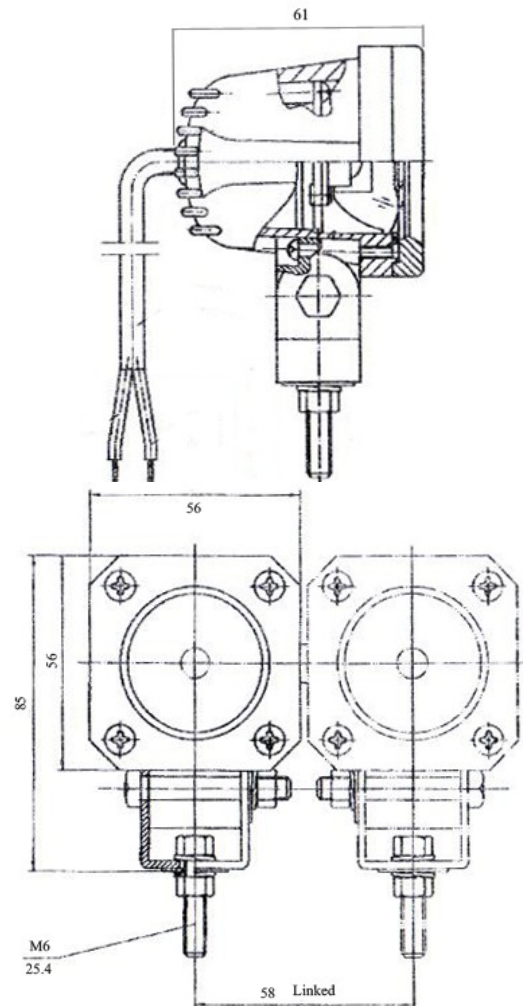

JAMMY, INCORPORATED

PO Box 471697, Fort Worth, TX 76147 817.737.6566 / Fax 737.5960 / 800.537.3136 / www.jammyinc.com